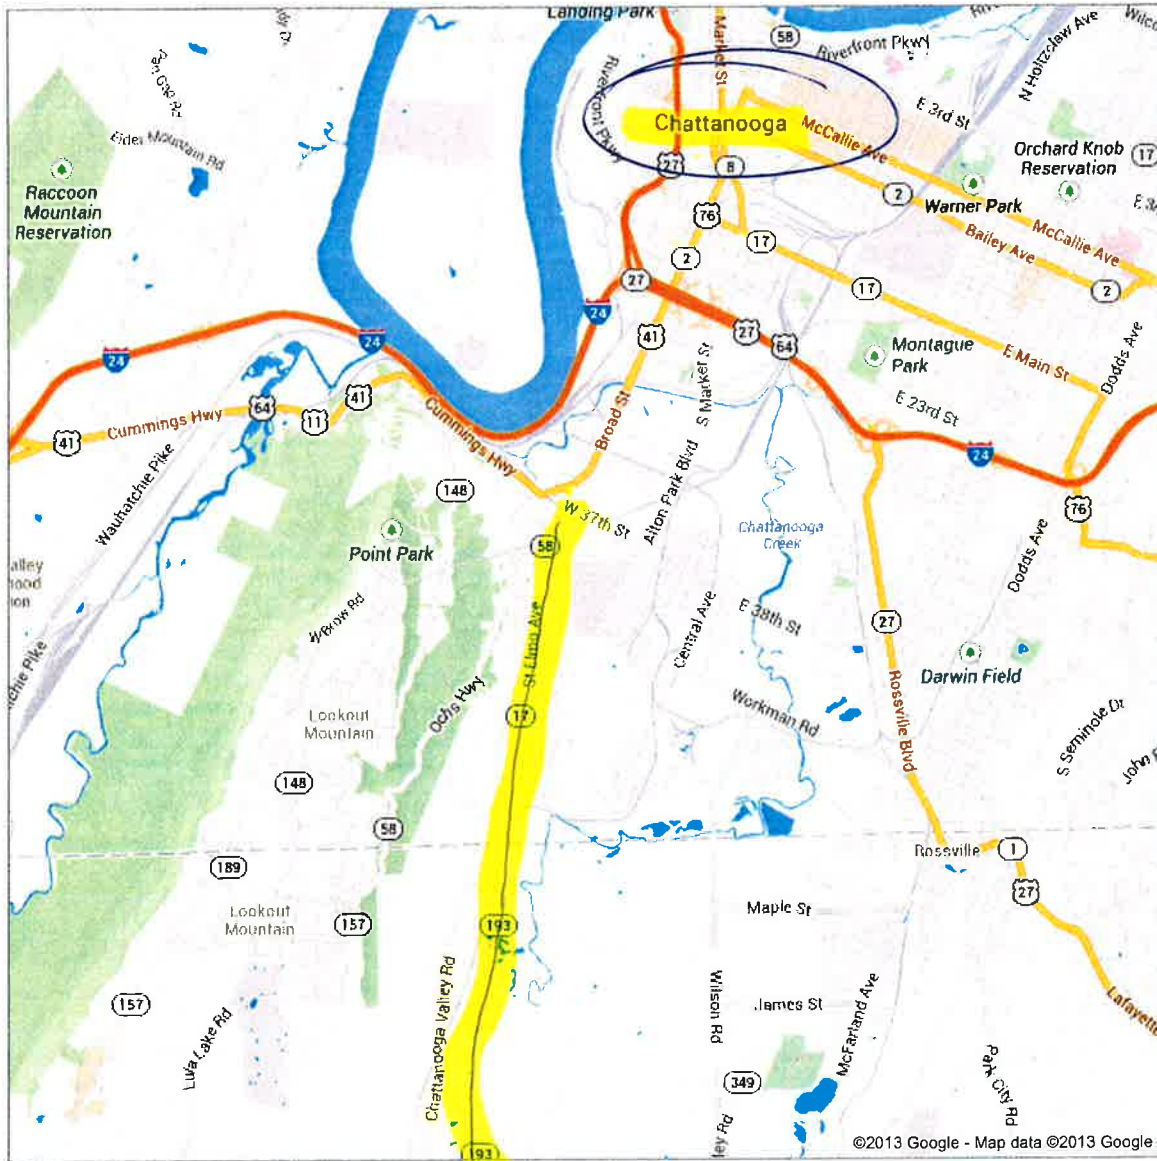

Address 994 Dougherty Gap Rd
Chickamauga, GA 30707

MAP 1

From Chattanooga, at the base of Lookout Mtn, take Hiway 17 (St. Elmo Ave.) due south. From this beginning point, you are approximately 30 miles from the event site. Continue south and when you cross state line, it becomes Georgia hiway 193.

MAP 2

Address 994 Dougherty Gap Rd
Chickamauga, GA 30707

Approximately 20 miles from the beginning point, 193 makes a 90 degree bend to the left (east). In that bend, you will continue straight (south) onto West Cove Rd.

MAP 3

Address 994 Dougherty Gap Rd
Chickamauga, GA 30707

↑
Chickamauga

Continue south on West Cove Road for about 10 miles. It will bring you into the north end of the event site. Proceed to registration. You are under "Fullwoods Cavalry Btn."