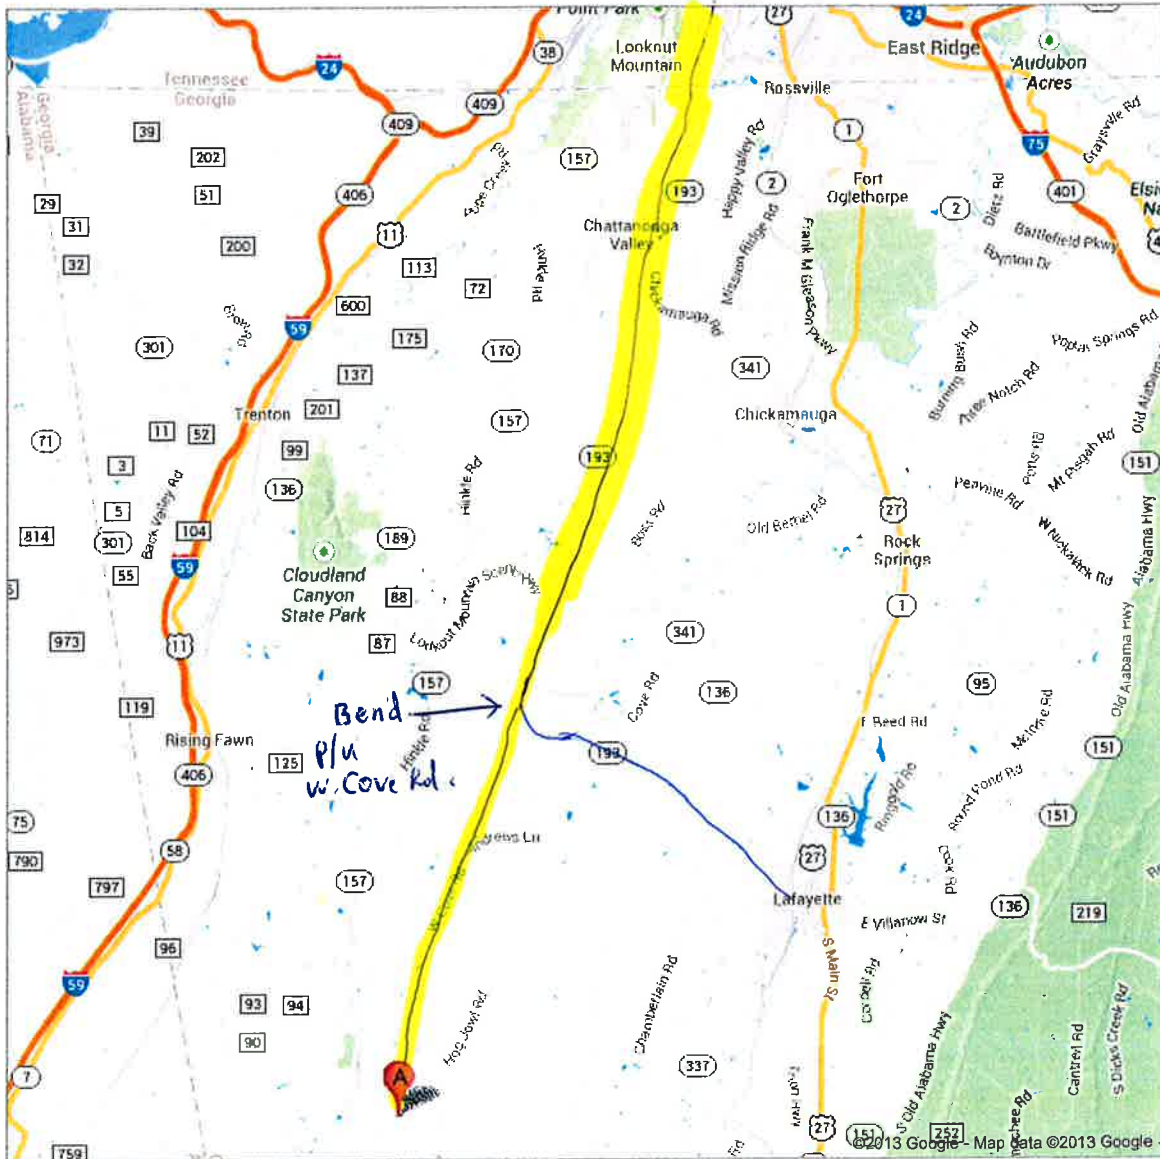

Address 994 Dougherty Gap Rd
Chickamauga, GA 30707

MAP 1

From Chattanooga, at the base of Lookout Mtn, take Hiway 17 (St. Elmo Ave.) due south. From this beginning point, you are approximately 30 miles from the event site. Continue south and when you cross state line, it becomes Georgia hiway 193.

MAP 2

Address 994 Dougherty Gap Rd
Chickamauga, GA 30707

Approximately 20 miles from the beginning point, 193 makes a 90 degree bend to the left (east). In that bend, you will continue straight (south) onto West Cove Rd.

MAP 3

Address 994 Dougherty Gap Rd
Chickamauga, GA 30707

↑
Chickamauga

Continue south on West Cove Road for about 10 miles. It will bring you into the north end of the event site. Proceed to registration. You are under "Fullwoods Cavalry Btn."