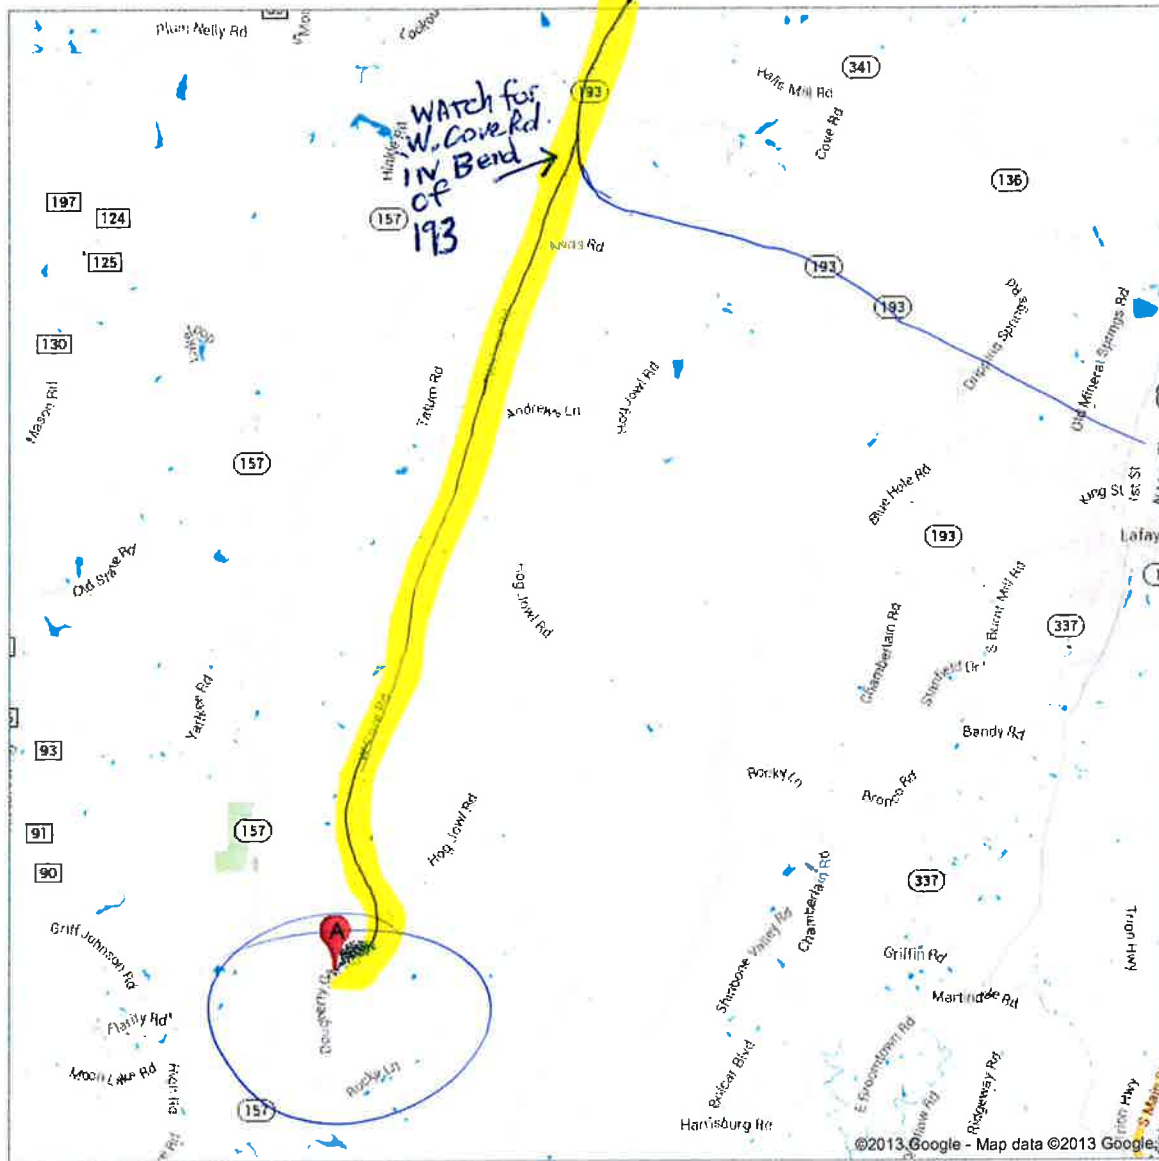

Address 994 Dougherty Gap Rd
Chickamauga, GA 30707

MAP 1

From Chattanooga, at the base of Lookout Mtn, take Hiway 17 (St. Elmo Ave.) due south. From this beginning point, you are approximately 30 miles from the event site. Continue south and when you cross state line, it becomes Georgia hiway 193.

MAP 2

Address 994 Dougherty Gap Rd
Chickamauga, GA 30707

Approximately 20 miles from the beginning point, 193 makes a 90 degree bend to the left (east). In that bend, you will continue straight (south) onto West Cove Rd.

MAP 3

Address 994 Dougherty Gap Rd
Chickamauga, GA 30707

↑
Chickamauga

Continue south on West Cove Road for about 10 miles. It will bring you into the north end of the event site. Proceed to registration. You are under "Fullwoods Cavalry Btn."