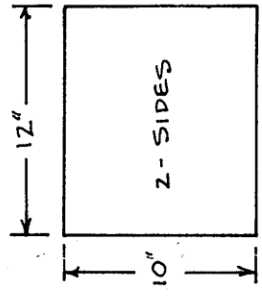

FOOTLOCKER - INSIDE MEASUREMENTS H 10" - W 12" L - ~~24~~ 23 1/2"
 Outside Measurements H 10 3/4" - W 13 1/2" - L 29"

2 - STRAP HINGES

1 HASP & LATCH

NEED

- 1 - 1" X 8" X 12' PINE #2
- 1 - 1" X 8" X 10' PINE #2
- White Pine or #2 Pine