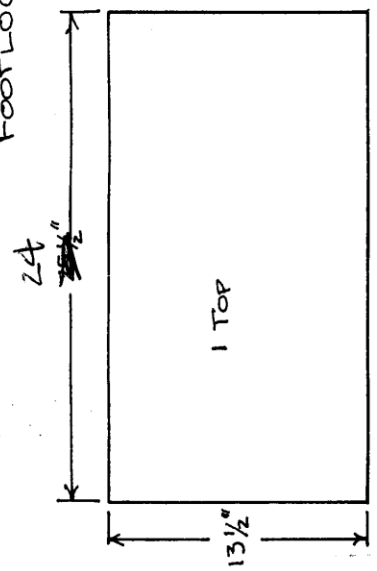

FOOTLOCKER - INSIDE MEASUREMENTS H 10" - W 12" L - ~~24~~ 23 1/2"
 Outside Measurements H 10 3/4" - W 13 1/2" - L 29"

2 - STRAP HINGES

1 HASP & LATCH

NEED

- 1 - 1" X 8" X 12' PINE #2
- 1 - 1" X 8" X 10' PINE #2
- White Pine or #2 Pine