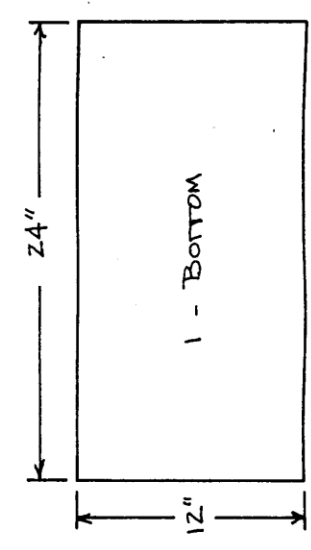

FOOTLOCKER - INSIDE MEASUREMENTS H 10" - W 12" L - ~~24~~ 23 1/2"
 Outside Measurements H 10 3/4" - W 13 1/2" - L 29"

2 - STRAP HINGES

1 HASP & LATCH

NEED

- 1 - 1" X 8" X 12' PINE #2
- 1 - 1" X 8" X 10' PINE #2
- White Pine or #2 Pine