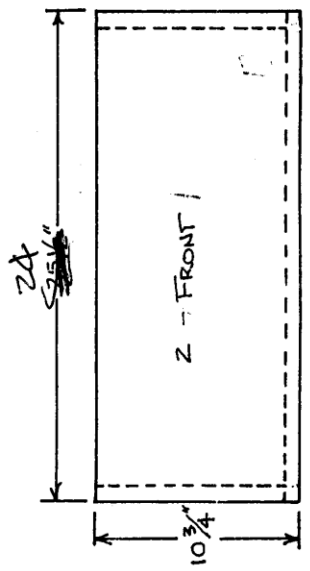

FOOTLOCKER - INSIDE MEASUREMENTS H 10" - W 12" L - ~~24~~ 23 1/2"
 Outside Measurements H 10 3/4" - W 13 1/2" - L 29"

2 - STRAP HINGES

1 HASP & LATCH

NEED

- 1 - 1" X 8" X 12' PINE #2
- 1 - 1" X 8" X 10' PINE #2
- White Pine or #2 Pine